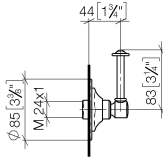

MADISON Concealed two- and three-way diverter - Durabronss (23kt Gold)

---

MADISON

ST 060 300 2371

ST 060 300 2371

- rotary diverter
- rosette Ø 85 mm

ST 060 300 2371

mm [inches]

Certificates

LGA\_28456.

ST 060 300 2371

**Spare parts list**

| No.  | Item Number        | Name   | Quantity used | Delivery time |
|--|--------------------|--|---------------|---------------|
| 1  | 90 27 97 007 00-09 | cover  | 1             | -             |
| Spare part can no longer be ordered, please order the replacement item |                    |  |               |               |
| 2  | 09 23 10 125-00    | nut  | 1             | 10            |
| 3  | 90 14 10 063 00 90 | seal   | 1             | 2             |
| 4  | 09 27 37 101-09    | rosette                                      | 1             | 40            |
| 5  | 09 30 30 069 90    | screw  | 1             | 2             |
| 6  | 09 30 11 194 90    | disc   | 1             | 2             |
| 7  | 09 18 30 007-09    | sleeve                                       | 1             | 60            |
| 8  | 90 28 10 030 00 90 | ring   | 1             | 2             |
| 9  | 09 12 12 064-09    | base   | 1             | 60            |
| 10   | 90 14 15 021 00 90 | ring   | 1             | 2             |
| 11   | 09 21 02 160-09    | cover  | 1             | 40            |
| 12   | 09 20 37 101-09    | handle                                       | 1             | 40            |
| 13   | 09 20 37 001-09    | handle                                       | 1             | 40            |
| 14   | 09 28 22 013 90    | pipe   | 1             | 2             |
| 15   | 11 170 370-09      | MADISON Lever insert - Durabronz (23kt Gold) | 1             | 40            |
| 16   | 09 30 30 062-09    | screw  | 1             | 40            |