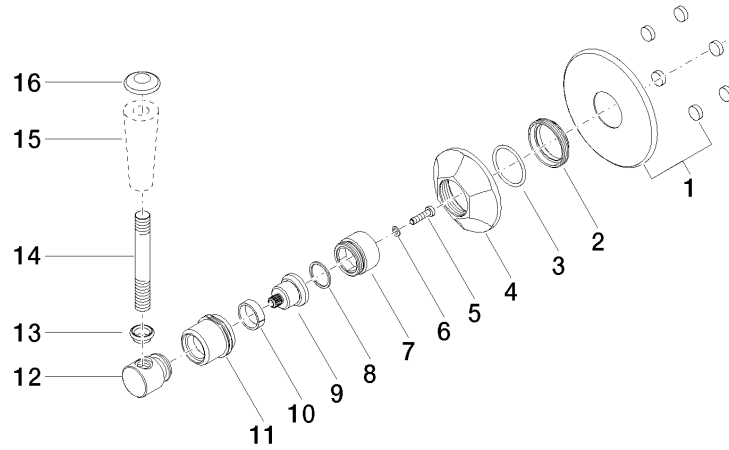

ST 060 300 2371

- rotary diverter
- rosette Ø 85 mm

Individual components of this set

You need the following components for this set

1x

36 104 371-09

1x

11 170 370-09

MADISON Concealed two- and three-way diverter - Durabronss (23kt Gold)

---

MADISON

ST 060 300 2371

ST 060 300 2371

- rotary diverter
- rosette Ø 85 mm

ST 060 300 2371

mm [inches]

Certificates

LGA\_28456.

ST 060 300 2371

**Spare parts list**

| No.  | Item Number        | Name   | Quantity used | Delivery time |
|--|--------------------|--|---------------|---------------|
| 1  | 90 27 97 007 00-09 | cover  | 1             | -             |
| Spare part can no longer be ordered, please order the replacement item |                    |  |               |               |
| 2  | 09 23 10 125-00    | nut  | 1             | 10            |
| 3  | 90 14 10 063 00 90 | seal   | 1             | 2             |
| 4  | 09 27 37 101-09    | rosette                                      | 1             | 40            |
| 5  | 09 30 30 069 90    | screw  | 1             | 2             |
| 6  | 09 30 11 194 90    | disc   | 1             | 2             |
| 7  | 09 18 30 007-09    | sleeve                                       | 1             | 60            |
| 8  | 90 28 10 030 00 90 | ring   | 1             | 2             |
| 9  | 09 12 12 064-09    | base   | 1             | 60            |
| 10   | 90 14 15 021 00 90 | ring   | 1             | 2             |
| 11   | 09 21 02 160-09    | cover  | 1             | 40            |
| 12   | 09 20 37 101-09    | handle                                       | 1             | 40            |
| 13   | 09 20 37 001-09    | handle                                       | 1             | 40            |
| 14   | 09 28 22 013 90    | pipe   | 1             | 2             |
| 15   | 11 170 370-09      | MADISON Lever insert - Durabronz (23kt Gold) | 1             | 40            |
| 16   | 09 30 30 062-09    | screw  | 1             | 40            |